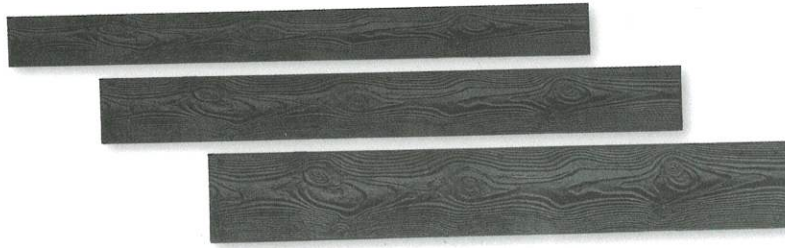

PLATFORM TOOLS
WOODPLANK

SWPL S001
11" Pegged Wood Plank

SWG6 S001
Ganged 8" Pegged Wood Plank

SWP6 S001 SO

6" Pegged Wood Plank
6" x 24" 6" x 48"
6" x 72" 6" x 96"

SWP8 S001 SO

8" Pegged Wood Plank
8" x 24" 8" x 48"
8" x 72" 8" x 96"

SWPL S001 SO

11" Pegged Wood Plank
11" x 24" 11" x 48"
11" x 72" 11" x 96"

SWGT S001

Wood Grain Tile
24" x 24"

SWG6 S001 SO

Ganged 6" Pegged Wood Plank
6" x 24" 6" x 48"

SWG8 S001 SO

Ganged 8" Pegged Wood Plank
8" x 24" 8" x 36"