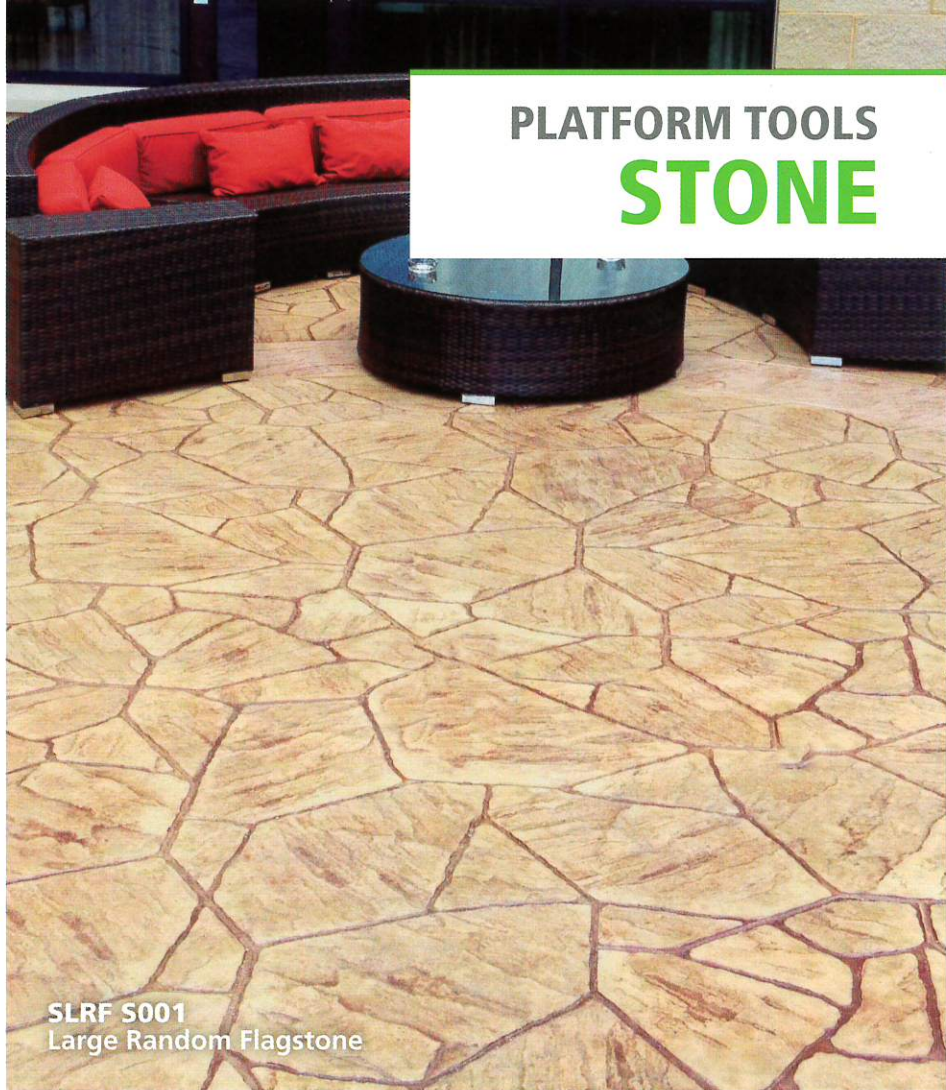

PLATFORM TOOLS
STONE

SROG S001
Rock Garden

SFRS S001
Flower Rock

SRFI S001

Random Fieldstone
29" x 29"

SRCR S001

Random Coquina
29 5/8" x 29 5/8"

SRFS S001

Random Flagstone
30" x 30"

SFRS S001

Flower Rock
26 1/2" x 26 1/2"

SFRT S001 50

Thinline

SFTL S001

(50% Larger Stones)
38 1/2" x 38 1/2"

SSVS S001

Savanah Stone
24" x 24" 24" x 48"

SRRK S001

River Rock
25" x 52" 52" x 25"

SRST S001

River Stone
35" x 35"

SROG S001 50

Rock Garden
35" x 35"

SEFS S001
Euro Fieldstone

SLRF S001
Large Random Flagstone

PLATFORM TOOLS
STONE

SLRF S001 | S0

Large Random Flagstone

26 3/4" x 26 3/4"
26 3/4" x 53 1/2"

SEFS S001

Euro Fieldstone
40" x 18"

SHXK S001 | S0